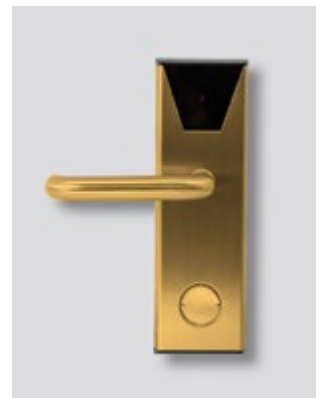

4AA Alkaline batteries power the lock over an extended lifetime 1^{1/2} years.

Works with RFID cards or optionally with BLE digital keys to unlock the lock via the guest's smartphone.

Basic color of 8700XG.EU is inox satin.

Unlock with your
smartphone

Unlock with your
RFID card

— Available in 22 colors

— 5 handle designs available

Choose your color

Elite blackout

Elite titanium

White

Satin brass

Classic

Back view / knob for deadbolt

Profile view

Emergency override key

Battery case

Optional shades

Supreme chromatics

Burnt bronze
Metallic matte effect

Elite* FDE
Matte effect

Desert sand
Matte effect

Bright nickel
Metallic matte effect

Copper
Metallic matte effect

The basic color of the locks is inox satin. / Supreme chromatics shades are optional.