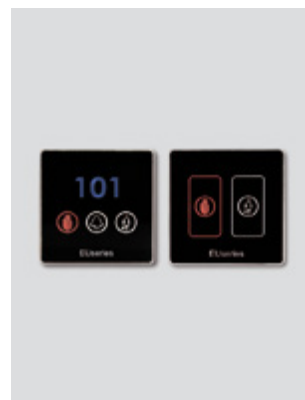

# Standard size indicator panel

Signage

Standard size indicator panels offer a minimal aesthetics and functionality in your hotel.

- Illuminated room number
- Illuminated Indication «Do not disturb»
- Illuminated indication «Make up my room»
- Illuminated indication «Occupied room»
- Optionally can be connected to doorbell
- No noise
- Touch panel
- High brightness for outdoor use
- Metal frame
- Tempered glass
- Laser engraved room number or room name
- Optionally can be connected to BMS
- Dimensions: 86 x 86 x 41 mm
- Low consumption: 5W
- Power supply: 240V AC
- Easy to install
- Optionally you can change the preset led colors used in indicator panels

— Do not disturb (DND)

— Occupied room

— Make up my room (MUR)

— Room number, room name

*Choose your color*

Black

Champagne

White

Protection cover

*Minimal*

In-room panel

Occupied room (indicator panel & in-room panel)

DND (indicator panel & in-room panel)

MUR (indicator panel & in-room panel)