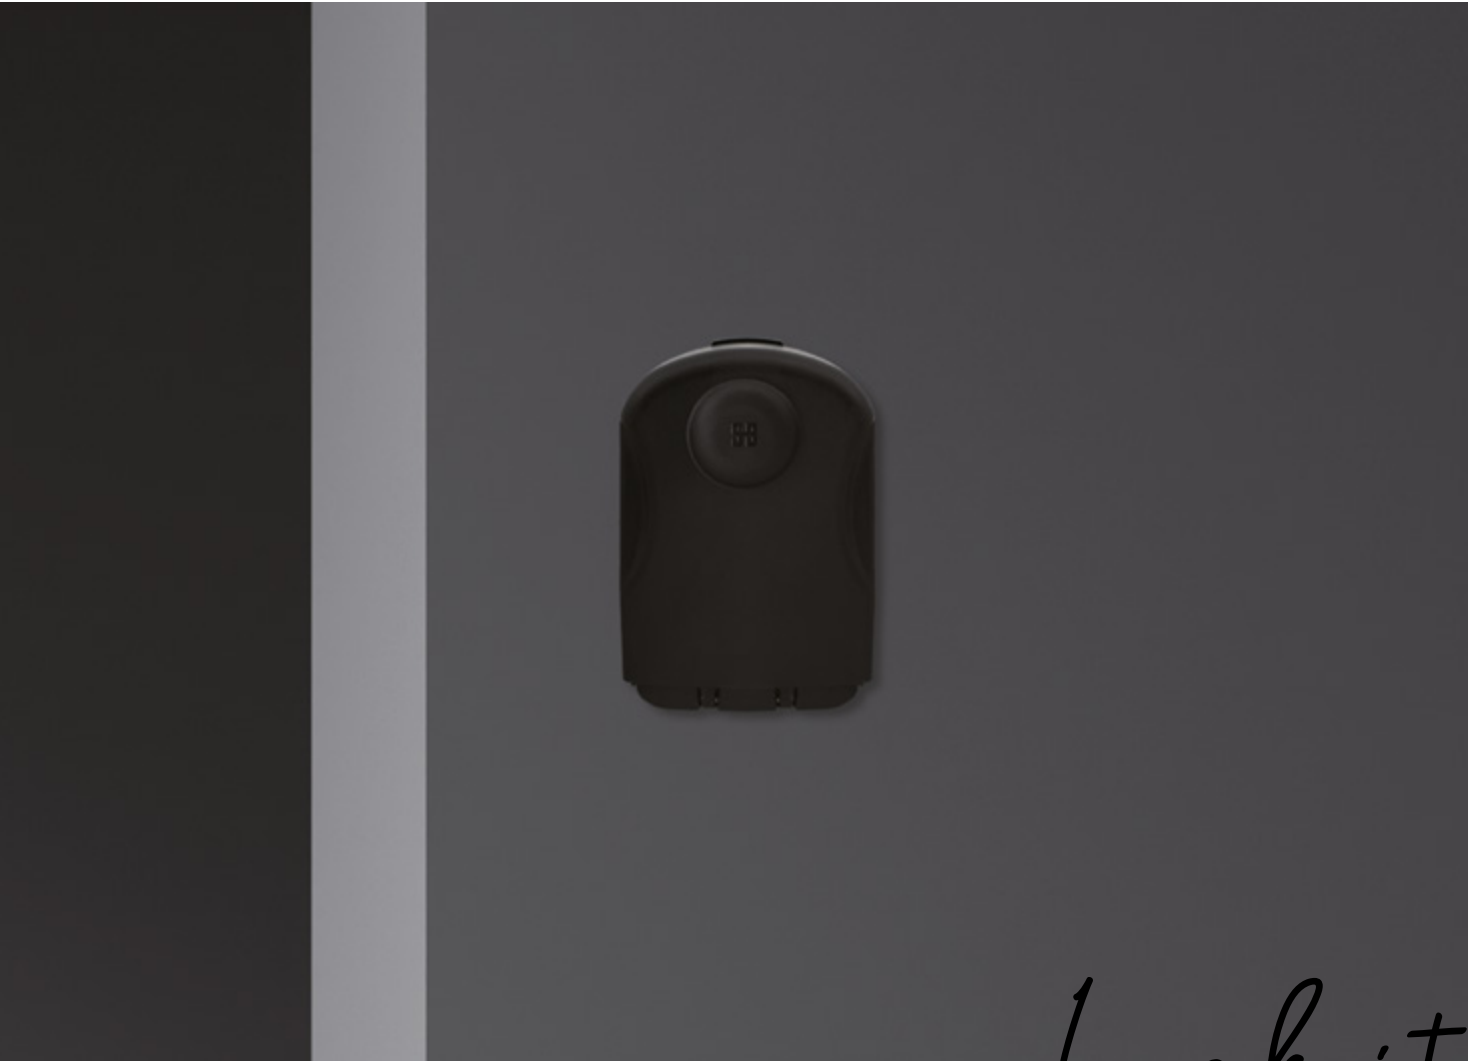

WALL MOUNT LOCK BOX

we are the locks

Industry of Innovative Technologies

 **Saimon Bros**

Wall mount lock box

Safe

- Expanded storage capacity: 2x the storage capacity, accommodating keys, fobs, and cards of various sizes.
- Easy wall mounting, providing flexibility for the installation location to suit your specific needs.
- Durable weather-resistant cover: In rain, wind or snow, the dials are shielded from the elements.
- Strong die-cast body.
- Concealed fixings for maximum security.
- Re-settable combination lock.
- Emergency override key, in case you forget combination or in case your guest change the combination.
- Dimensions: H7 x W9 x L13.5 cm

Lock it

Profile view

Emergency key

Combination lock

Water resistant cover