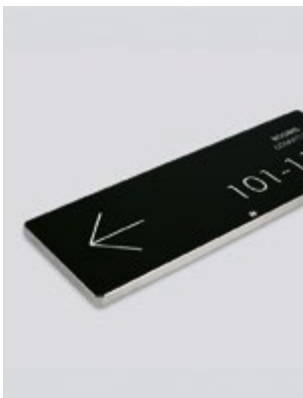

Direction panel

Signage

The direction panels offer not only functionality but also uniformity in the hotel as they follow the same aesthetics with the indicator panels engrave designs you prefer.

Optionally you can change the preset colors used in the direction panels.

— Engraved graphics

- Metal frame
- Tempered glass
- Dimensions: 380 x 130 x 41 mm
- Low consumption: 5W
- Power supply: 230V AC
- Easy to install

Choose your color

Black

Champagne

White

Profile view / metallic frame

Direction

Direction panel front view/on

Direction panel front view/off

Signage WC front view / on

Signage WC front view / off