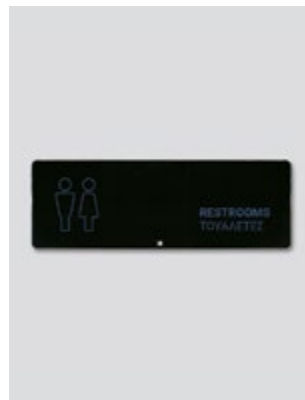

Direction panel

Signage

The direction panels offer not only functionality but also uniformity in the hotel as they follow the same aesthetics with the indicator panels engrave designs you prefer.

Optionally you can change the preset colors used in the direction panels.

— Engraved graphics

- Metal frame
- Tempered glass
- Dimensions: 380 x 130 x 41 mm
- Low consumption: 5W
- Power supply: 230V AC
- Easy to install

Choose your color

Black

Champagne

White

Profile view / metallic frame

Direction

Direction panel front view/on

Direction panel front view/off

Signage WC front view / on

Signage WC front view / off