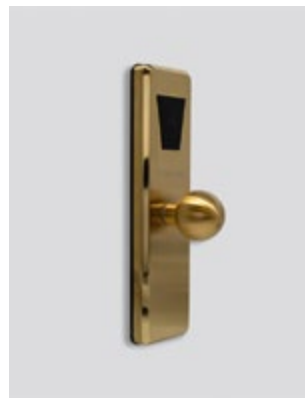

E-ternal

Electronic lock

Antitheft lock for the armored – high security doors!

- 1) In comparison with any other lock, E-ternal™ is the only lock not employing a key, which protects itself from both picking tools and generic master keys.
- 2) It features an anti-drilling, high-density steel plate in the lock body, with a 10mm depth.
- 3) Controlled issue of new cards for the user only by the presence and activation of the E-ternal™ property card.
- 4) This is the perfect lock for replacing your current lock as a needed security upgrade.
- 5) It operates with 4 AA alkaline batteries. E-ternal™ Lock has an interior module for low energy consumption, extending the battery life for up to a year!
- 6) This device also features a Low Battery Signal.
- 7) Personal security cards are small and portable for your convenience.
- 8) The unique design of E-ternal™ Lock allows you set any sort of armored doors without destroying the beauty of your home or office.
- 9) Lock and unlock your door by quickly and easily placing your card in front of your card reader. You may also, lock and unlock with the use of a flexible, smart keypad with a security code of your choice, to accommodate the children, the elderly, and the disabled.
- 10) In the event of a card loss, a new card may be issued to your nearest authorized E-ternal™ store. Lost cards may also be canceled. Rest soundly, knowing that you will not waste money in repeatedly replacing parts!

Basic color of E-ternal is inox satin & satin brass.

— Available in 22 colors

Choose your color

Elite blackout

Inox satin

Satin brass

Profile view

Armored

Front view

Back view

Illuminated keypad

Battery case

Optional shades

Supreme chromatics

Elite* blackout
Matte effect

Cobalt
Metallic matte effect

Elite* FDE
Matte effect

Desert sand
Matte effect

Bright nickel
Metallic matte effect

Copper
Metallic matte effect

The basic color of the locks is inox satin. / Supreme chromatics shades are optional.

You can choose between: