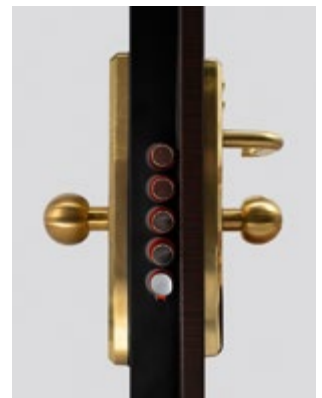

E-ternal

Electronic lock

Antitheft lock for the armored – high security doors!

- 1) In comparison with any other lock, E-ternal™ is the only lock not employing a key, which protects itself from both picking tools and generic master keys.
- 2) It features an anti-drilling, high-density steel plate in the lock body, with a 10mm depth.
- 3) Controlled issue of new cards for the user only by the presence and activation of the E-ternal™ property card.
- 4) This is the perfect lock for replacing your current lock as a needed security upgrade.
- 5) It operates with 4 AA alkaline batteries. E-ternal™ Lock has an interior module for low energy consumption, extending the battery life for up to a year!
- 6) This device also features a Low Battery Signal.
- 7) Personal security cards are small and portable for your convenience.
- 8) The unique design of E-ternal™ Lock allows you set any sort of armored doors without destroying the beauty of your home or office.
- 9) Lock and unlock your door by quickly and easily placing your card in front of your card reader. You may also, lock and unlock with the use of a flexible, smart keypad with a security code of your choice, to accommodate the children, the elderly, and the disabled.
- 10) In the event of a card loss, a new card may be issued to your nearest authorized E-ternal™ store. Lost cards may also be canceled. Rest soundly, knowing that you will not waste money in repeatedly replacing parts!

Basic color of E-ternal is inox satin & satin brass.

— Available in 22 colors

Choose your color

Elite blackout

Inox satin

Satin brass

Profile view

Armored

Front view

Back view

Illuminated keypad

Battery case

Optional shades

Supreme chromatics

Elite* blackout
Matte effect

Cobalt
Metallic matte effect

Elite* FDE
Matte effect

Desert sand
Matte effect

Bright nickel
Metallic matte effect

Copper
Metallic matte effect

The basic color of the locks is inox satin. / Supreme chromatics shades are optional.

You can choose between: