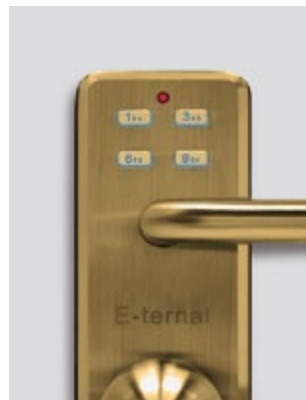

E-ternal

Electronic lock

Antitheft lock for the armored – high security doors!

- 1) In comparison with any other lock, E-ternal™ is the only lock not employing a key, which protects itself from both picking tools and generic master keys.
- 2) It features an anti-drilling, high-density steel plate in the lock body, with a 10mm depth.
- 3) Controlled issue of new cards for the user only by the presence and activation of the E-ternal™ property card.
- 4) This is the perfect lock for replacing your current lock as a needed security upgrade.
- 5) It operates with 4 AA alkaline batteries. E-ternal™ Lock has an interior module for low energy consumption, extending the battery life for up to a year!
- 6) This device also features a Low Battery Signal.
- 7) Personal security cards are small and portable for your convenience.
- 8) The unique design of E-ternal™ Lock allows you set any sort of armored doors without destroying the beauty of your home or office.
- 9) Lock and unlock your door by quickly and easily placing your card in front of your card reader. You may also, lock and unlock with the use of a flexible, smart keypad with a security code of your choice, to accommodate the children, the elderly, and the disabled.
- 10) In the event of a card loss, a new card may be issued to your nearest authorized E-ternal™ store. Lost cards may also be canceled. Rest soundly, knowing that you will not waste money in repeatedly replacing parts!

Basic color of E-ternal is inox satin & satin brass.

— Available in 22 colors

Choose your color

Elite blackout

Inox satin

Satin brass

Profile view

Armored

Front view

Back view

Illuminated keypad

Battery case

Optional shades

Supreme chromatics

Elite* blackout
Matte effect

Cobalt
Metallic matte effect

Elite* FDE
Matte effect

Desert sand
Matte effect

Bright nickel
Metallic matte effect

Copper
Metallic matte effect

The basic color of the locks is inox satin. / Supreme chromatics shades are optional.

You can choose between: