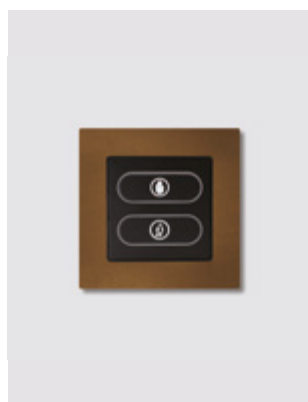

HANDMADE -
IN ROOM PANEL

SD
we are the locks

Industry of Innovative Technologies

**Saimon Bros**

Handmade - in room panel

Signage

Harmonize perfectly with the color of Handmade panels and electronic locks

- Metal frame
- Button «DND»
- Button «MUR»
- Optionally in room can be connected to BMS
- Dimensions: 86 x 86 x 41 mm
- Suitable for mounting to square installation boxes
- Low consumption: 5W
- Power supply: AC 230V
- Short-circuit protection
- Easy to install
- Basic color is black

— Do not disturb (DND) — Make up my room (MUR)

— Available in 22 colors

Choose your color

Midnight bronze

Burnt bronze

Gold

Inox satin

Perfection

Profile view / metallic frame

Occupied room (indicator panel & in-room panel)

DND (indicator panel & in-room panel)

MUR (indicator panel & in-room panel)

Optional shades

Supreme chromatics

Elite* blackout
Matte effect

Elite* FDE
Matte effect

Desert sand
Matte effect

Bright nickel
Metallic matte effect

Copper
Metallic matte effect

The basic color of the locks is inox satin. / Supreme chromatics shades are optional.

You can choose between: