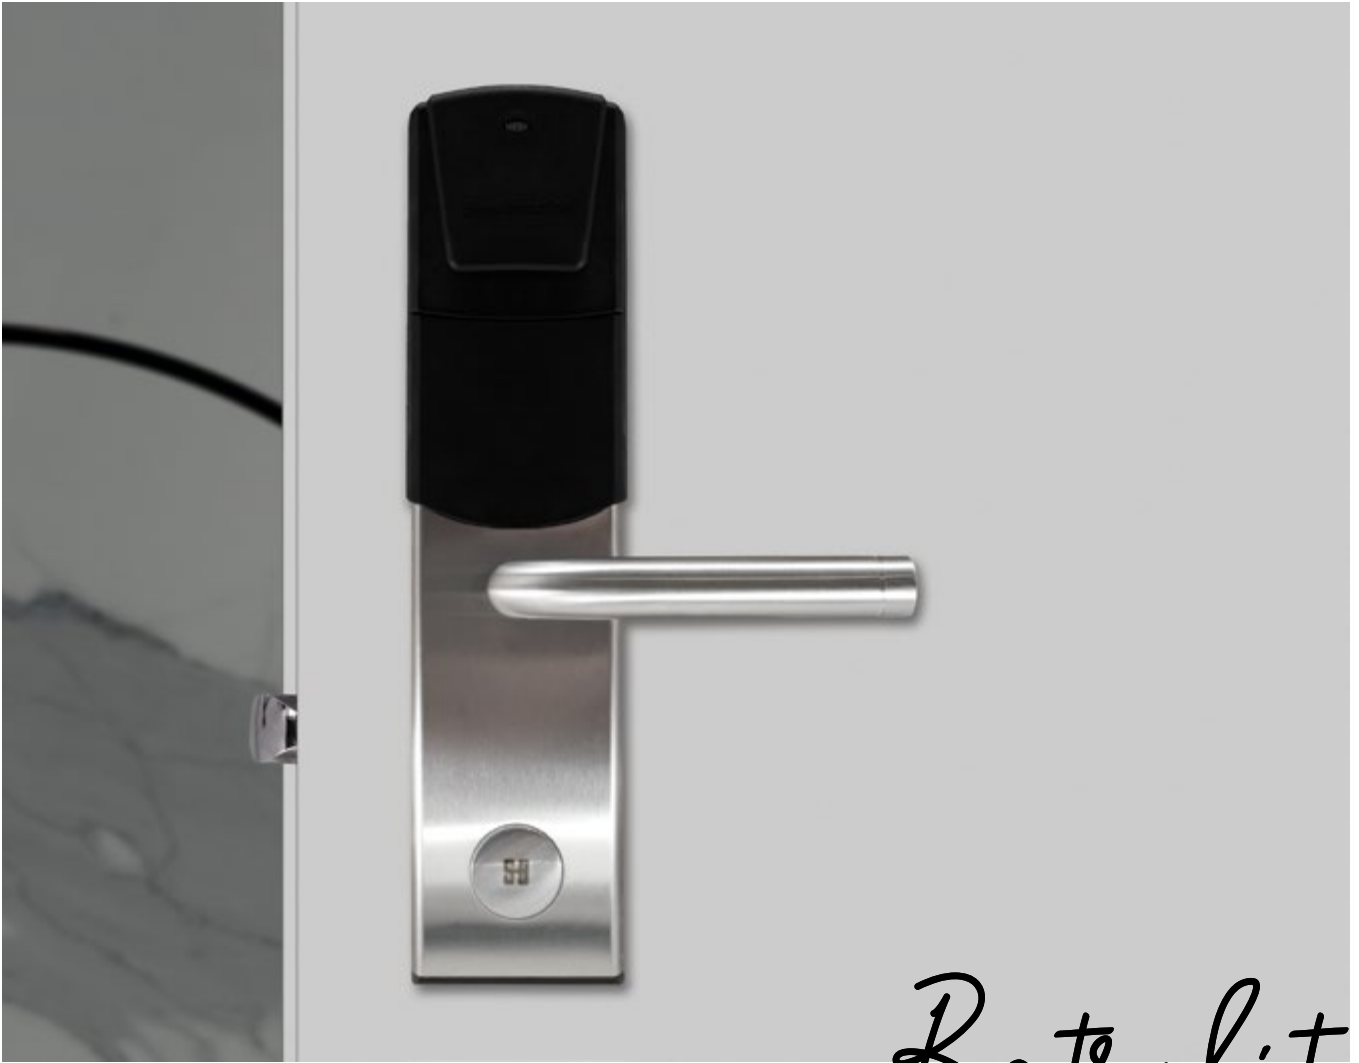

# 7001SL.EU / 7001SL.EU extreme

Electronic lock

It is considered as the ideal solution for quick replacement of entry door knobs.

Ideal for interior or exterior\* doors exposed to extreme weather conditions (IP65).

No wiring is required.

4 AA Alkaline batteries power the lock over an extended lifetime 1<sup>1/2</sup> years.

Works with RFID cards or optionally with BLE digital keys to unlock the lock via the guest's smartphone.

Basic color of 7001SL.EU & 7001SL.EU extreme is inox satin.

Unlock with your  
smartphone

Unlock with your  
RFID card

— Available in 22 colors

\* For exterior doors necessary use extreme kit.

*Choose your color*

Inox satin

Satin brass

Elite moss

Elite blackout

*Retrofit*

Back view / knob for deadbolt

Profile view

Emergency override key