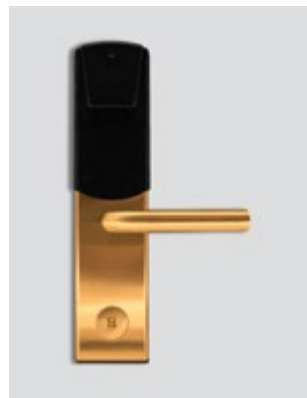

# 7001SL.EU / 7001SL.EU extreme

Electronic lock

It is considered as the ideal solution for quick replacement of entry door knobs.

Ideal for interior or exterior\* doors exposed to extreme weather conditions (IP65).

No wiring is required.

4 AA Alkaline batteries power the lock over an extended lifetime 1<sup>1/2</sup> years.

Works with RFID cards or optionally with BLE digital keys to unlock the lock via the guest's smartphone.

Basic color of 7001SL.EU & 7001SL.EU extreme is inox satin.

Unlock with your  
smartphone

Unlock with your  
RFID card

— Available in 22 colors

\* For exterior doors necessary use extreme kit.

*Choose your color*

Inox satin

Satin brass

Elite moss

Elite blackout

*Retrofit*

Back view / knob for deadbolt

Profile view

Emergency override key