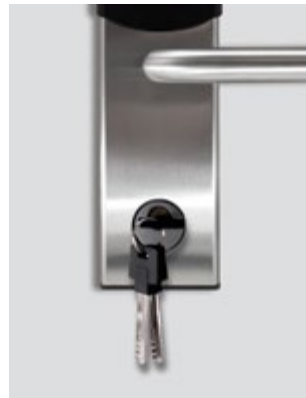

# 7001SL.EU / 7001SL.EU extreme

Electronic lock

It is considered as the ideal solution for quick replacement of entry door knobs.

Ideal for interior or exterior\* doors exposed to extreme weather conditions (IP65).

Basic color of 7001SL.EU & 7001SL.EU extreme is inox satin.

Unlock with your  
smartphone

Unlock with your  
RFID card

— Available in 22 colors

\* For exterior doors necessary use extreme kit.

*Choose your color*

Inox satin

Satin brass

Elite moss

Elite blackout

*Retrofit*

Back view / knob for deadbolt

Profile view

Emergency override key