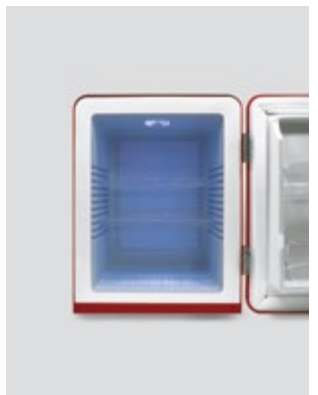

Retro

Mini bar

Thermoelectric hotel mini bar "Retro" is an innovative product which combines the retro design with technology.

Bright colorways, soft rounded edges, silver chrome finishes... it's all so dreamy!

It uses the peltier effect to generate cold and make energy consumption low. Low maintenance cost, no noise cooling system, removable shelving for easy cleaning, non adjustable temperature are some of the top features of this evolutionary product.

* Attention! For the correct installation of mini bar please ask for the technical brochure.

- Energy class E
- 76 Kwh/annum
- 0Db
- LED light
- Capacity 40L
- Temperature 5 - 8°C (ambient room temperature 25°C)
- Dimensions H537 x W402 x L435 mm
- Auto-defrost
- 58W
- 220 - 240V
- Weight 11.5Kg

Dreamy

Profile view

Front view

Front view

Interior view / LED light